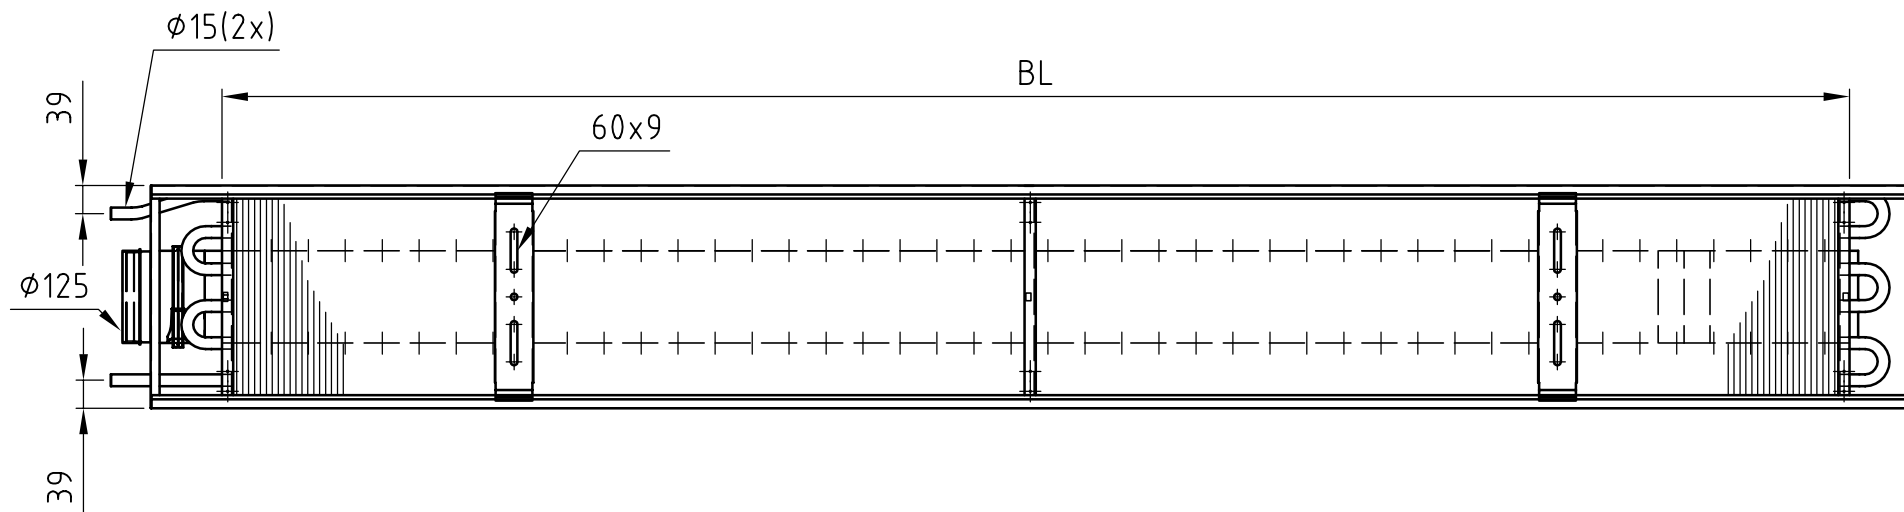

CBLO-1830, 2430, 3030,3630

Nr	Ant.	Ändring och/eller medd.-nr	Datum	Inf.	Godk.
01	1	MOUNTING CHANGED	001115	JW	
01	1	MOUNTING HOLES SHOWN	001115	JW	

× WITHOUT MOUNTINGS

NOT TOLERANCE INDICATED MEASUREMENTS ACC.TO ISO 2768-c