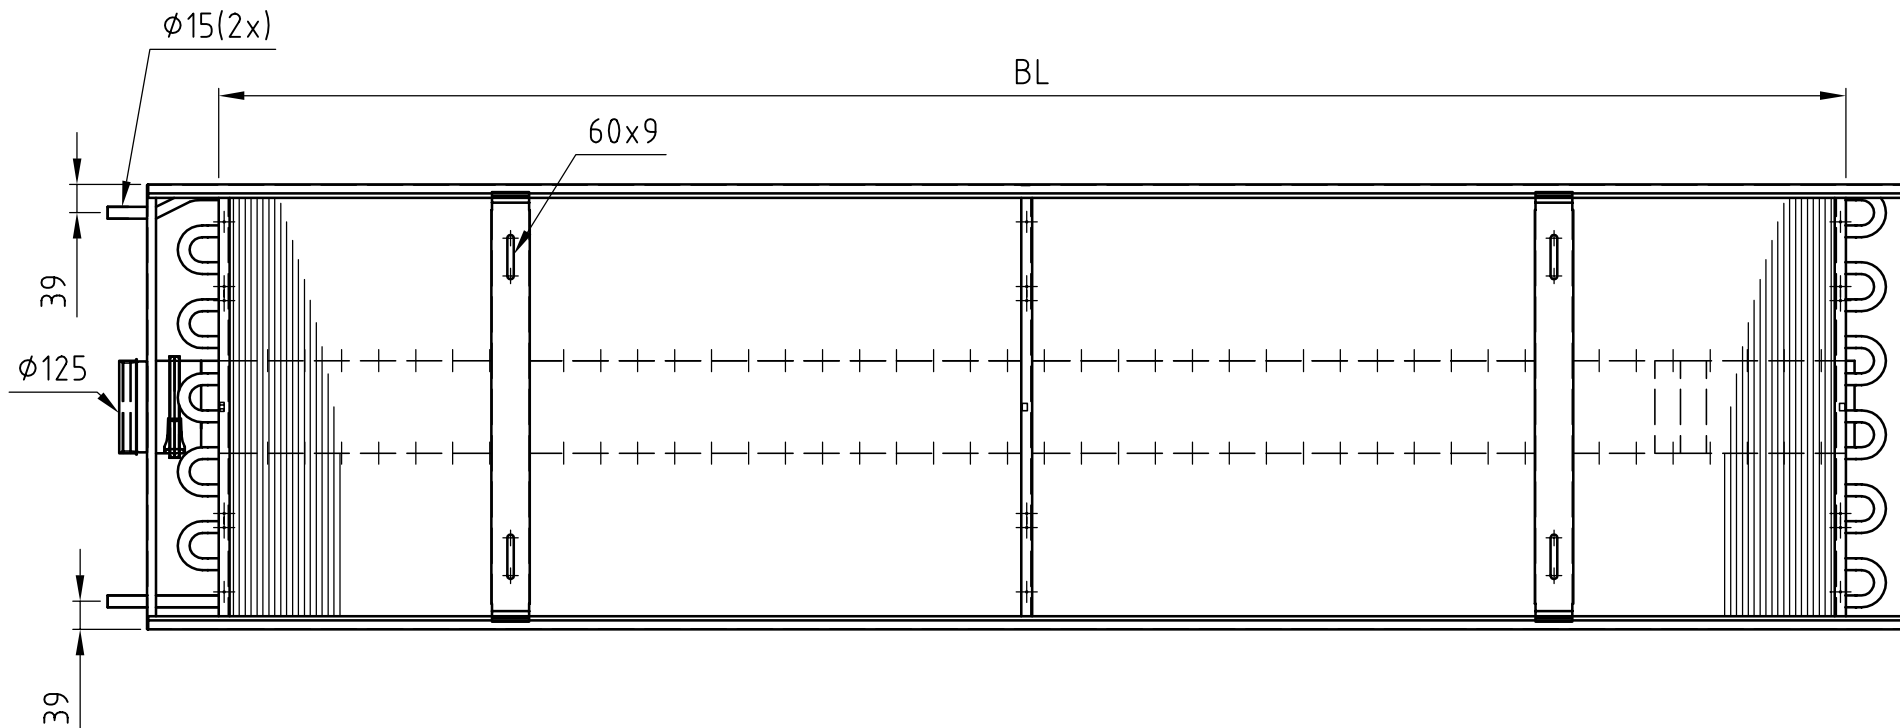

NOT TOLERANCE INDICATED MEASUREMENTS ACC.TO ISO 2768-c

TYPE	L	BL	H
CBLO 1260	1193	1000	-
CBLO 1860	1793	1600	-
CBLO 2460	2393	2200	-
CBLO 3060	2993	2800	1095

COOLING SYSTEM AB

Vretenvägen 11, S-171 54 Solna, Telefon 08-764 48 20, Telefax 08-764 67 07
E-mail: home@cosy.se, Hemsida: www.cosy.se