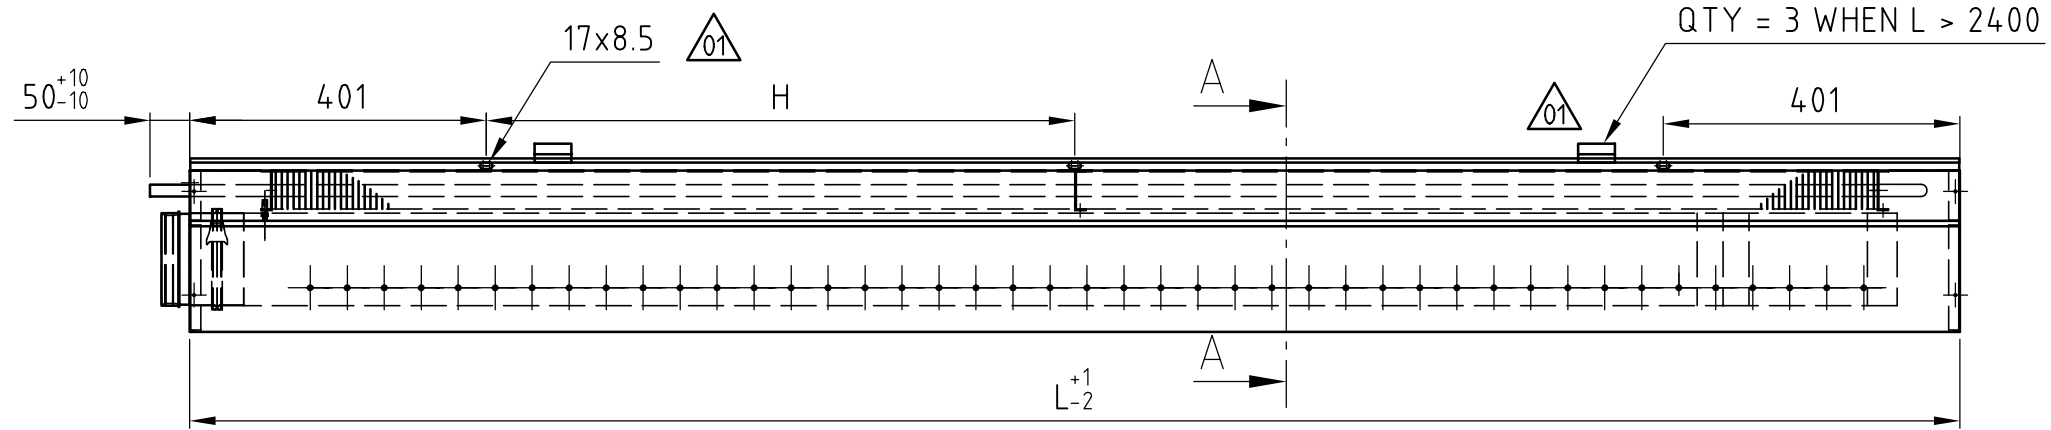

CBLO-1830, 2430, 3030,3630

Nr	Ant.	Ändring och/eller medd.-nr	Datum	Inf.	Godk.
01	1	MOUNTING CHANGED	001115	JW	
01	1	MOUNTING HOLES SHOWN	001115	JW	

× WITHOUT MOUNTINGS

NOT TOLERANCE INDICATED MEASUREMENTS ACC.TO ISO 2768-c