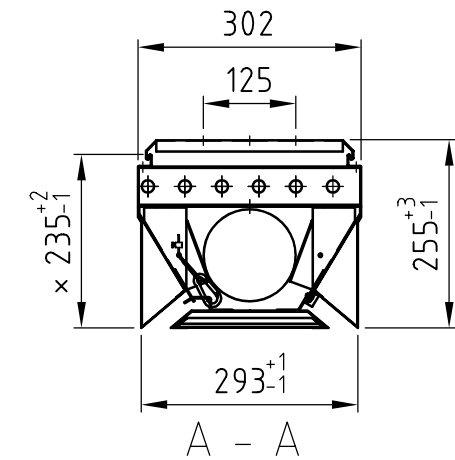

CBLO-1830, 2430, 3030,3630

Nr	Ant.	Ändring och/eller medd.-nr	Datum	Inf.	Godk.
01	1	MOUNTING CHANGED	001115	JW	
01	1	MOUNTING HOLES SHOWN	001115	JW	

× WITHOUT MOUNTINGS

NOT TOLERANCE INDICATED MEASUREMENTS ACC.TO ISO 2768-c

CBLO-1260, 1860, 2460,3060

Nr	Ant.	Ändring och/eller medd-nr	Datum	Inf.	Godk.
01	1	MOUNTING CHANGED	001115	JW	
01	1	MOUNTING HOLES SHOWN	001115	JW	

x WITHOUT MOUNTINGS

NOT TOLERANCE INDICATED MEASUREMENTS ACC.TO ISO 2768-c