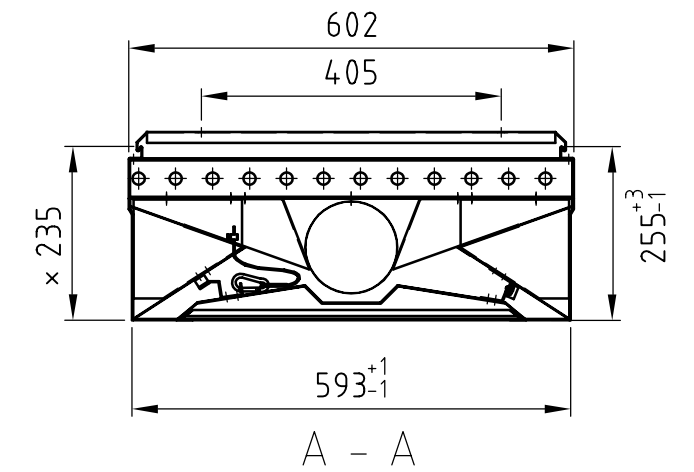

CBLO-1260, 1860, 2460,3060

Nr	Ant.	Ändring och/eller medd-nr	Datum	Inf.	Godk.
01	1	MOUNTING CHANGED	001115	JW	
01	1	MOUNTING HOLES SHOWN	001115	JW	

x WITHOUT MOUNTINGS