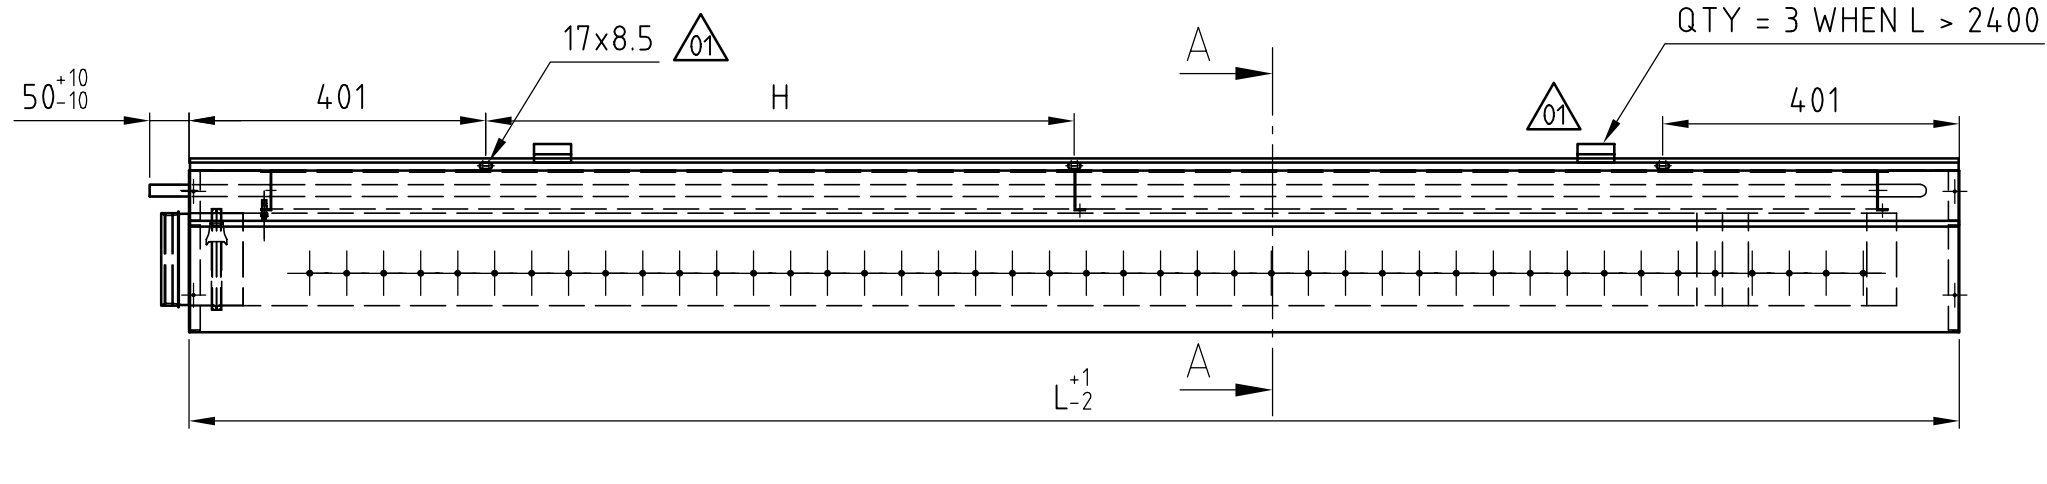

CBLO-1260, 1860, 2460,3060

Nr	Ant.	Ändring och/eller medd-nr	Datum	Inf.	Godk.
01	1	MOUNTING CHANGED	001115	JW	
01	1	MOUNTING HOLES SHOWN	001115	JW	

x WITHOUT MOUNTINGS